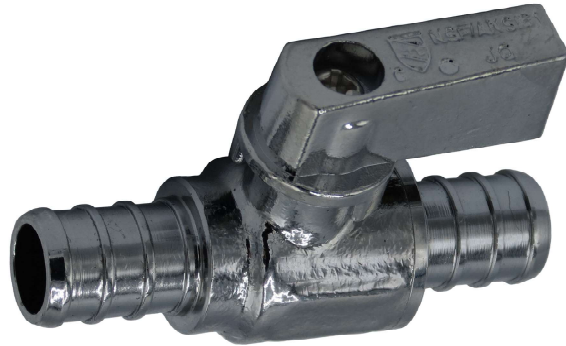

PEX / PE-RT Valves – Lead Free

CATEGORY 701

PEX Chrome Plated Straight Stop – Lead Free

FEATURES & BENEFITS

- Available in 1/2" to 1" size range, all lead free
- Straight and angle configurations
- Multiple handle designs
- Dual stop and drain options
- Intended for use in water supply and distribution systems

PEX X Comp - CP - Angle Stop

PEX Straight Stop & Drain - FP

PEX X Female SWT Copper -
CP-Straight Stop

F-1960 Straight
Stop - FP Brass

PEX X Female SWT Copper -
CP - Straight Stop

RELATED PRODUCTS

PEX Brass Insert Fittings - Lead Free
Category: 781

VIPERT Potable Water PE-RT Tubing
Category: 741

Price List Reference: 701 – PEX / PE-RT Valves – Lead Free